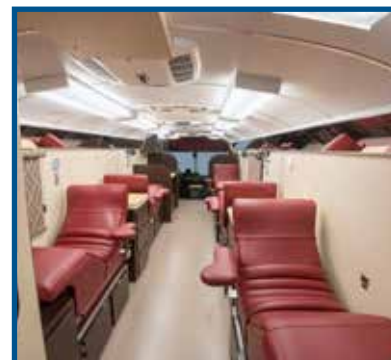

The S3FE (Shell Forward Engine) is the best solution for all of your bus customization needs. Whether it's a blood drive unit, a bookmobile, or a mobile command center: this bus can be completely customized from bumper to bumper. Its enhanced front service door allows easy access to the engine without the need for special tools, thus increasing uptime and reducing maintenance time. With over 90 years of experience, you can be sure to find the right needs for your bus with Blue Bird.

866-247-3068

Body Specifications

Exterior Width	96"
Interior Width	90 3/4"
Skirt Length	25 3/4"
Interior Height	77"
Overall Height	121"-128" depending on options
Front Overhang	95" with standard steel bumper
Rear Overhang	Varies by body length/wheelbase
Entrance Door	32" wide x 79" high/double electric outward opening
Exterior Mirrors	Manual, Optional heated remote operated
Flooring	5/8" plywood subflooring optional
Tire Size	11R22.5 (G) all-position radials
Alternator	240, 270, and 320 amps with 12 volts
Brakes	Hydraulic Brakes Standard; Optional 4-wheel air drum and air disc brakes with 4-channel anti-lock brake system
Suspension	Soft ride front leaf spring suspension; Two-stage steel leaf rear spring suspension system (ratings varies by capacity); Air Suspension available
Steering	Tilt & telescoping steering column
Front Axle	Rating varies by capacity
Rear Axle	With hypoid, single reduction gears with broad range of ratios available to optimize powertrain performance (rating varies by capacity)
Wheel Cut	50°
GVWR	Up to 36,200 lbs.