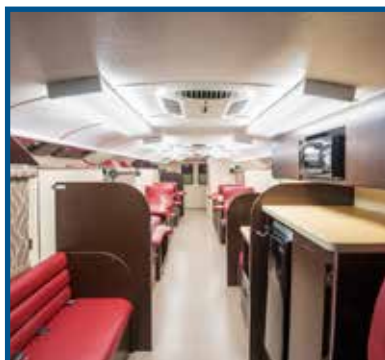

The S3FE (Shell Forward Engine) is the best solution for all of your bus customization needs. Whether it's a blood drive unit, a bookmobile, or a mobile command center: this bus can be completely customized from bumper to bumper. Its enhanced front service door allows easy access to the engine without the need for special tools, thus increasing uptime and reducing maintenance time. With over 90 years of experience, you can be sure to find the right needs for your bus with Blue Bird.

866-247-3068

Body Specifications

Exterior Width	96"
Interior Width	90 3/4"
Skirt Length	25 3/4"
Interior Height	77"
Overall Height	121"-128" depending on options
Front Overhang	95" with standard steel bumper
Rear Overhang	Varies by body length/wheelbase
Entrance Door	32" wide x 79" high/double electric outward opening
Exterior Mirrors	Manual, Optional heated remote operated
Flooring	5/8" plywood subflooring optional
Tire Size	11R22.5 (G) all-position radials
Alternator	240, 270, and 320 amps with 12 volts
Brakes	Hydraulic Brakes Standard; Optional 4-wheel air drum and air disc brakes with 4-channel anti-lock brake system
Suspension	Soft ride front leaf spring suspension; Two-stage steel leaf rear spring suspension system (ratings varies by capacity); Air Suspension available
Steering	Tilt & telescoping steering column
Front Axle	Rating varies by capacity
Rear Axle	With hypoid, single reduction gears with broad range of ratios available to optimize powertrain performance (rating varies by capacity)
Wheel Cut	50°
GVWR	Up to 36,200 lbs.